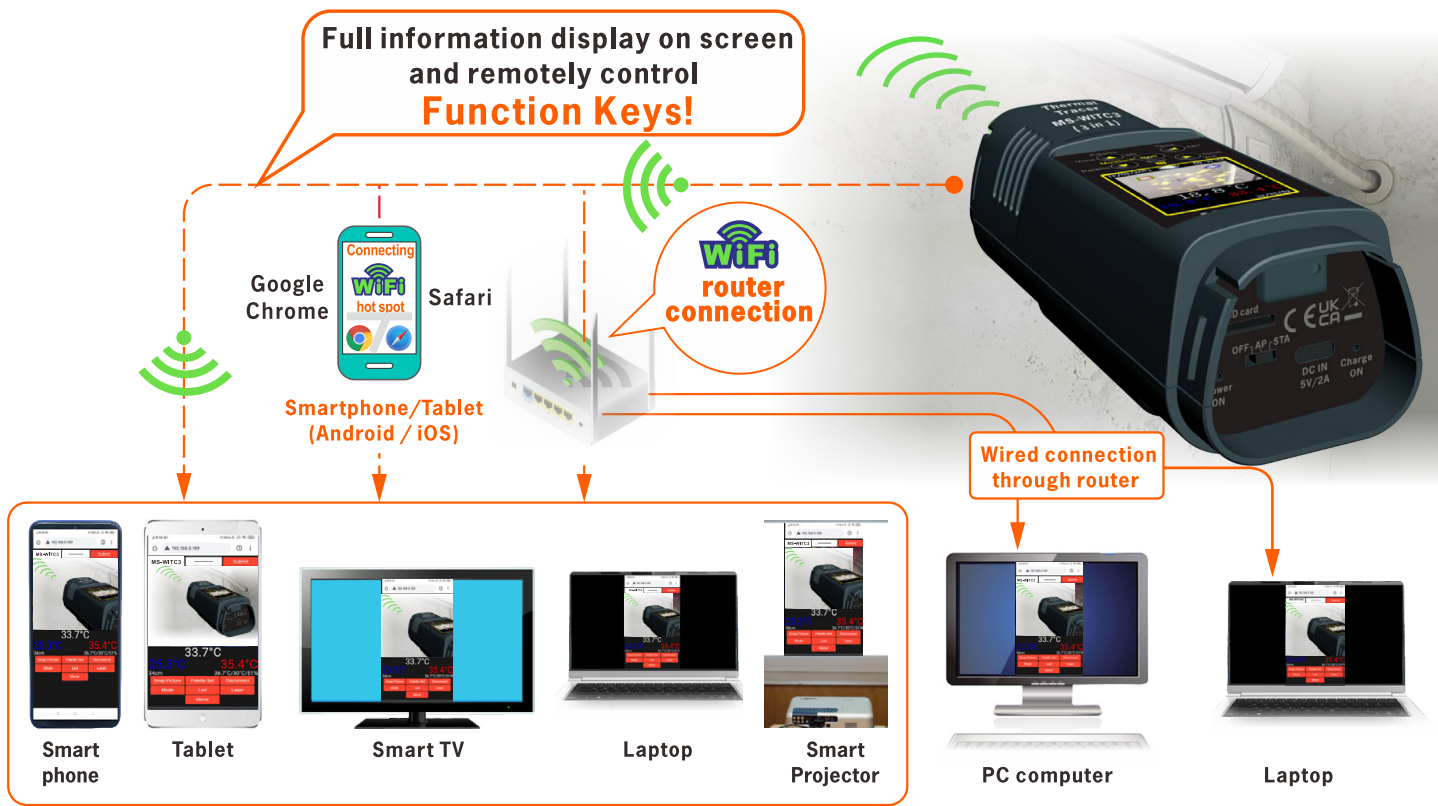

*Installed browser in Smart TV or projector

- Features and specifications are subject to change without prior notice.

MEET International Ltd.
MANUFACTURER AND EXPORTER
美特國際有限公司

Flat 1509, 15/F., Westin Centre, 26 Hung To Road, Kwun Tong, Kowloon, Hong Kong.
香港九龍觀塘鴻圖道26號威登中心15樓1509室
Website : www.meet.com.hk www.meetprofessional.com www.meetishop.com
Tel : +852 29504689 E-mail : sales@meet.com.hk