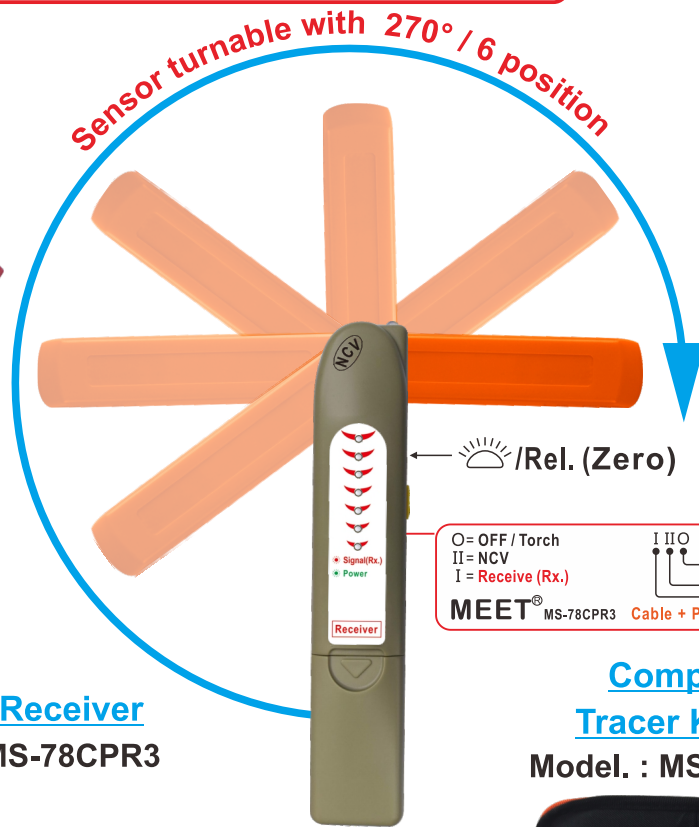

Cable and Pipe Tracer

A must troubleshooting tools for homebuilding, renovation and construction

Single pole transmitting signal through any metallic object,
Easy; Safe and Quick to operate !

Works on energized or de energized circuit

Transmitter
MS-78CPT3A

Receiver
MS-78CPR3

Complete Tracer Kit Set
Model. : MS-CPTK1A

Accessories

An essential testing accessories to facilitate fast and safe check

Croc Clip
MS-LAC

Quick check with wire / cable / metal pipe

13A Socket Adaptor
MS-CP(9A)

Quick check with 13A socket

E27 ES light Fitting Test Adaptor
MS-TLAES

Quick check with lighting fitting

Durable & Portable Carrying bag

Advance Features

Transmitter :

- Single pole transmit the signal
- Operated with 9V battery
- 8 level transmit signal selection
- Works on energized or de energized circuit up to 600V AC/DC
- Transmit signal greater than 1Km
- Transmit signal through any metallic conductor
- Croc clip can be clamped on the sheath of the wire or cable to transmit signal

Receiver :

- Operated with 9V battery
- Auto sensitivity adjust or manually 'REL' adjust
- Non-contact AC voltage detection > 100V AC
- With white LED torch / flash light
- Audible with 7 level signal strength indication
- 270° rotation with six angle selectable sensing arm