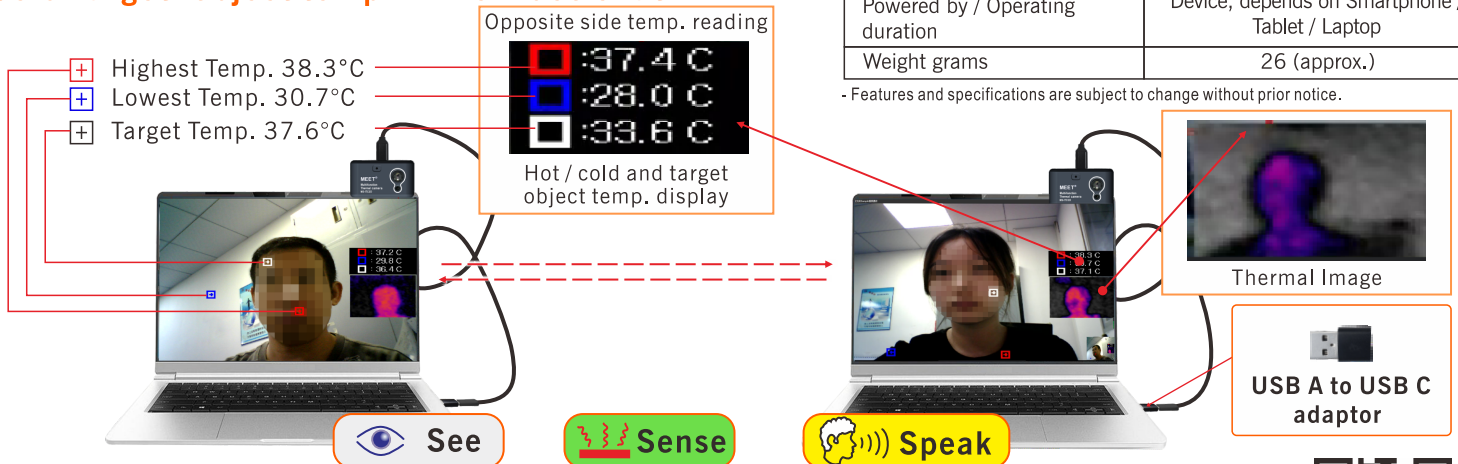

- Features and specifications are subject to change without prior notice.

美特國際有限公司 MEET INTERNATIONAL LTD.

香港九龍觀塘鴻圖道26號威登中心19樓1901室
Flat 1901, 19/F., Westin Centre, 26 Hung To Road, Kwun Tong, Kowloon, Hong Kong
Tel : (852) 2950 4689 E-mail : sales@meet.com.hk
Website : www.meet.com.hk www.globalsources.com/meetintl.com

meet.com.hk

www.meetishop.com Copyright © 2022 Meet International Ltd. All rights reserved

CAT22009en-ITC3D_V00