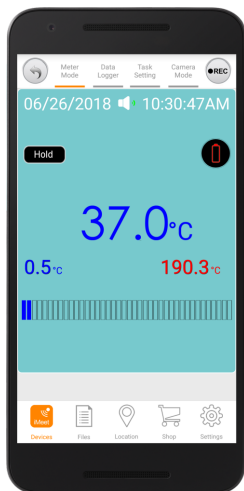

# Wireless Connectivity Compatible IR Thermometer

## With Dual Laser Pointer

External wireless module for multi devices (MS-WMB1)

### Specifications

Model No.	Require External Wireless Module	MS-WIT022	MS-WIT022K	MS-WIT023	MS-WIT023K
<b>NEW</b> Psychrometer				Reading by Smart phone	
Ambient (Air) from -40°C ~ 85°C (-40°F ~ 185°F)				Typical accuracy $\pm 0.5^{\circ}\text{C}$ / @20°C~60°C	
Humidity from 10% RH to 95% RH				Typical accuracy $\pm 2.5\%$ RH / @30°C~80°C	
Object (Surface) from -50 °C ~ 600 °C (-58°F ~ 1112 °F)		*	*	*	*
Ambient (Air) from -20 °C ~ 70°C (-4 °F ~ 158°F)		*	*		
Measurable temperature from thermocouple -50 °C ~ 1000 °C (-58°F ~ 1832°F)			*		*
Dew Point (DP); Wet Bulb (WB); Air temp., Relative Humidity; Grains Per Pound (GPP); Grains Per Kilo (GKG); Vapor Pressure (VP) display on smart phone				*	*
Resolution 0.1 °C (0.1°F)		*	*	*	*
Max. / Min. / Diff. / Avg. reading		*	*	*	*
Hi / Lo alarm		*	*	*	*
Emissivity 0.05 ~ 1.00		*	*	*	*
Distance to spot (D:S): 12:1		*	*	*	*
Laser pointer (Dual)		*	*	*	*
Back light		*	*	*	*
Audible sound		*	*	*	*
Hold / Freeze reading		*	*	*	*
'K' type temperature Ni-Cr and Ni-Si sensor, temperature range measurable -40°C ~ 250°C (-40°F ~ 482°F) (included)			*		*
Standalone mode (without external wireless module)		*	*	*	*
Wireless connectivity transmit data to Smart phone / Tablet with iOS APPS or Android APPS (require external wireless module MS-WMB1, sold separately)		*	*	*	*
Data logger compatible (require external wireless with memory module MS-WMBM1, sold separately)		*	*	*	*
Battery powered		1 x 9V (6F22 / 6LR61 / 1604)			
Dimensions (LxWxD) mm		170x120x42			
Weight (approx.) grams (without battery)		160			